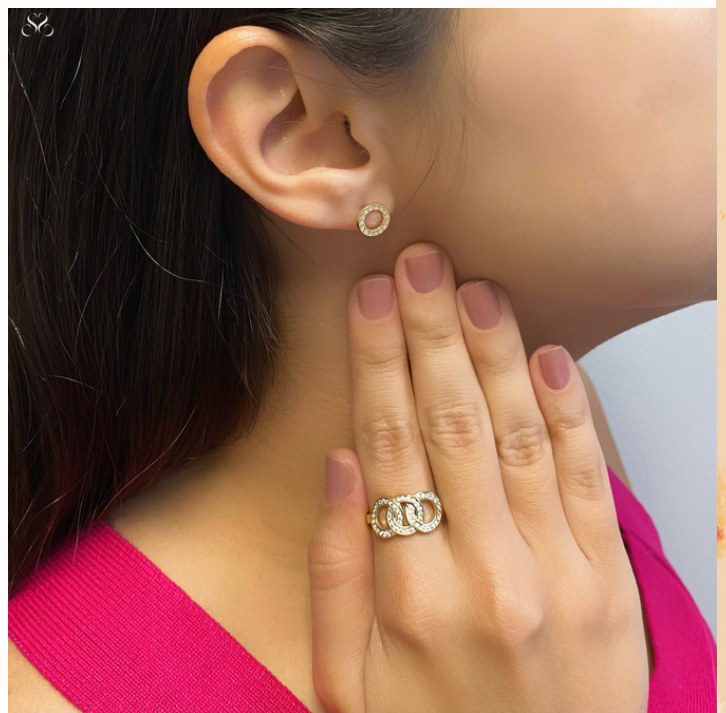

SOULMATE
By Sane Jewelry

Summer Edition
18K Gold

www.soulmate-jewelry.com
hello@soulmatejewelryus.com
+1 (407) 684-6191
[@soulmate.jewelry](https://www.instagram.com/soulmate.jewelry)

SOULMATE
By Sane Jewelry

SOULMATE

By Sane Jewelry

SOULMATE
By Sane Jewelry

SOULMATE
By Sane Jewelry

SOULMATE
By Sane Jewelry

SOULMATE
By Sane Jewelry

Summer Edition
18K Gold

www.soulmate-jewelry.com
hello@soulmatejewelryus.com
+1 (407) 684-6191
[@soulmate.jewelry](https://www.instagram.com/soulmate.jewelry)