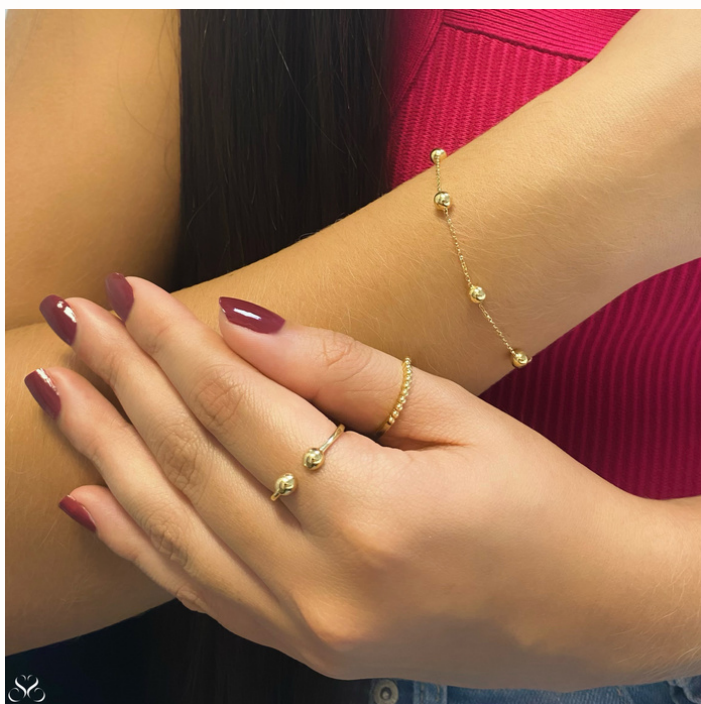

SOULMATE
By Sane Jewelry

Summer Edition
18K Gold

www.soulmate-jewelry.com
hello@soulmatejewelryus.com
+1 (407) 684-6191
[@soulmate.jewelry](https://www.instagram.com/soulmate.jewelry)

SOULMATE
By Sane Jewelry

SOULMATE

By Sane Jewelry

SOULMATE
By Sane Jewelry

SOULMATE
By Sane Jewelry

SOULMATE
By Sane Jewelry

SOULMATE
By Sane Jewelry

Summer Edition
18K Gold

www.soulmate-jewelry.com
hello@soulmatejewelryus.com
+1 (407) 684-6191
[@soulmate.jewelry](https://www.instagram.com/soulmate.jewelry)