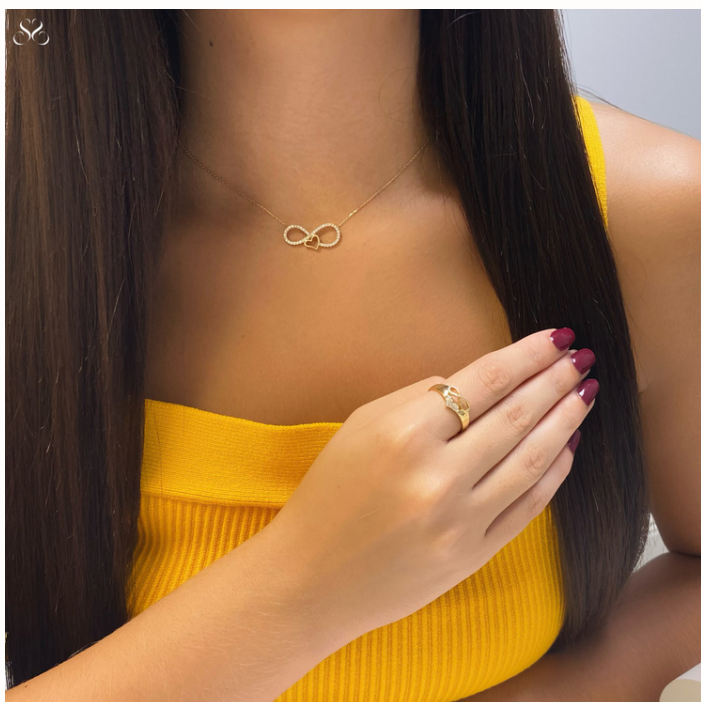

SOULMATE
By Sane Jewelry

Summer Edition
18K Gold

www.soulmate-jewelry.com
hello@soulmatejewelryus.com
+1 (407) 684-6191
[@soulmate.jewelry](https://www.instagram.com/soulmate.jewelry)

SOULMATE
By Sane Jewelry

SOULMATE

By Sane Jewelry

SOULMATE
By Sane Jewelry

SOULMATE
By Sane Jewelry

SOULMATE
By Sane Jewelry

SOULMATE
By Sane Jewelry

Summer Edition
18K Gold

www.soulmate-jewelry.com
hello@soulmatejewelryus.com
+1 (407) 684-6191
[@soulmate.jewelry](https://www.instagram.com/soulmate.jewelry)