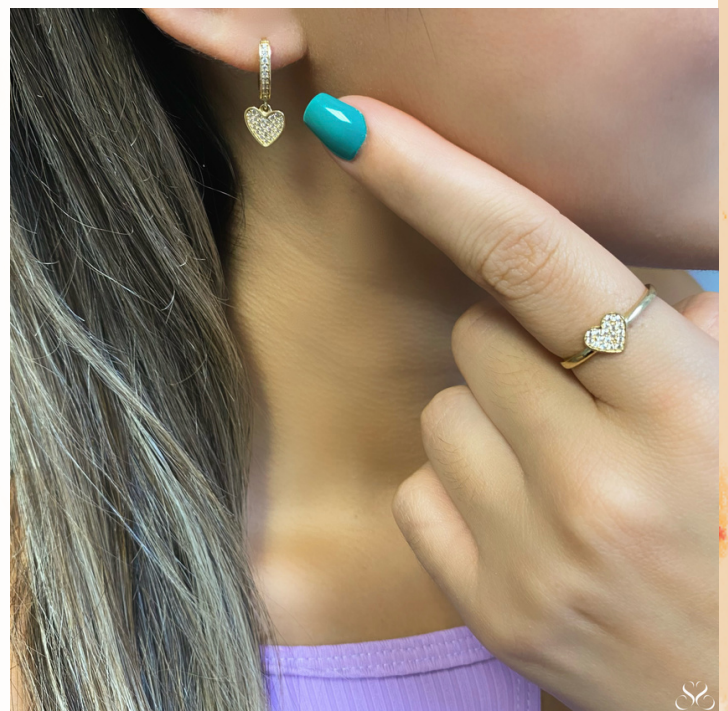

SOULMATE
By Sane Jewelry

Summer Edition
18K Gold

www.soulmate-jewelry.com
hello@soulmatejewelryus.com
+1 (407) 684-6191
[@soulmate.jewelry](https://www.instagram.com/soulmate.jewelry)

SOULMATE
By Sane Jewelry

SOULMATE

By Sane Jewelry

SOULMATE
By Sane Jewelry

SOULMATE
By Sane Jewelry

SOULMATE
By Sane Jewelry

SOULMATE
By Sane Jewelry

Summer Edition
18K Gold

www.soulmate-jewelry.com
hello@soulmatejewelryus.com
+1 (407) 684-6191
[@soulmate.jewelry](https://www.instagram.com/soulmate.jewelry)