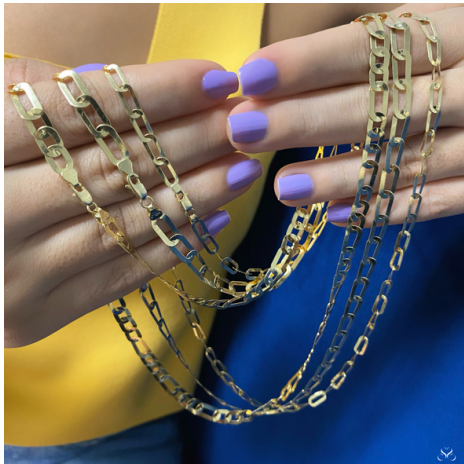

SOULMATE
By Sane Jewelry

Father's Day Edition
18K Gold

www.soulmate-jewelry.com
hello@soulmatejewelryus.com
+1 (407) 684-6191
[@soulmate.jewelry](https://www.instagram.com/soulmate.jewelry)

SOULMATE
By Sane Jewelry

SOULMATE
By Sane Jewelry

SOULMATE
By Sane Jewelry

Father's Day Edition
18K Gold

www.soulmate-jewelry.com
hello@soulmatejewelryus.com
+1 (407) 684-6191
[@soulmate.jewelry](https://www.instagram.com/soulmate.jewelry)