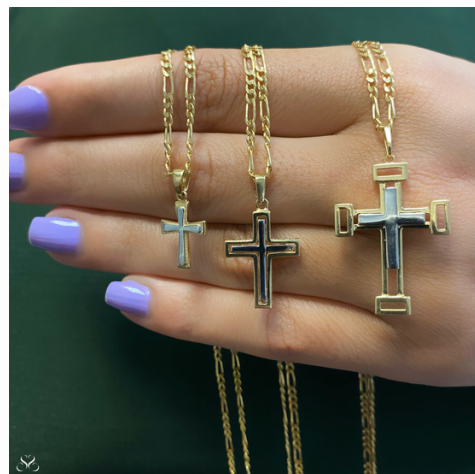

SOULMATE
By Sane Jewelry

Father's Day Edition
18K Gold

www.soulmate-jewelry.com
hello@soulmatejewelryus.com
+1 (407) 684-6191
[@soulmate.jewelry](https://www.instagram.com/soulmate.jewelry)

SOULMATE
By Sane Jewelry

SOULMATE
By Sane Jewelry

SOULMATE
By Sane Jewelry

Father's Day Edition
18K Gold

www.soulmate-jewelry.com
hello@soulmatejewelryus.com
+1 (407) 684-6191
[@soulmate.jewelry](https://www.instagram.com/soulmate.jewelry)