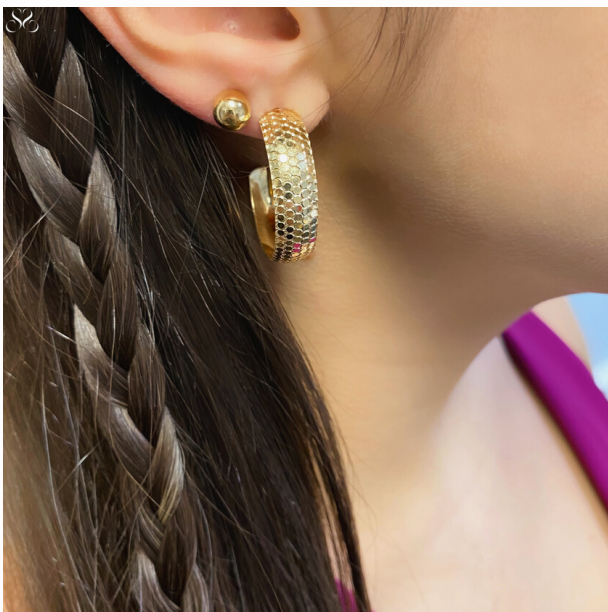

SOULMATE
By Sane Jewelry

Valentine's Edition
18K Gold

www.soulmate-jewelry.com
hello@soulmatejewelryus.com
+1 (407) 684-6191
[@soulmate.jewelry](https://www.instagram.com/soulmate.jewelry)

SOULMATE
By Sane Jewelry

SOULMATE
By Sane Jewelry

SOULMATE
By Sane Jewelry

SOULMATE
By Sane Jewelry

SOULMATE
By Sane Jewelry

SOULMATE
By Sane Jewelry

SOULMATE
By Sane Jewelry

Valentine's Edition
18K Gold

www.soulmate-jewelry.com
hello@soulmatejewelryus.com
+1 (407) 684-6191
[@soulmate.jewelry](https://www.instagram.com/soulmate.jewelry)