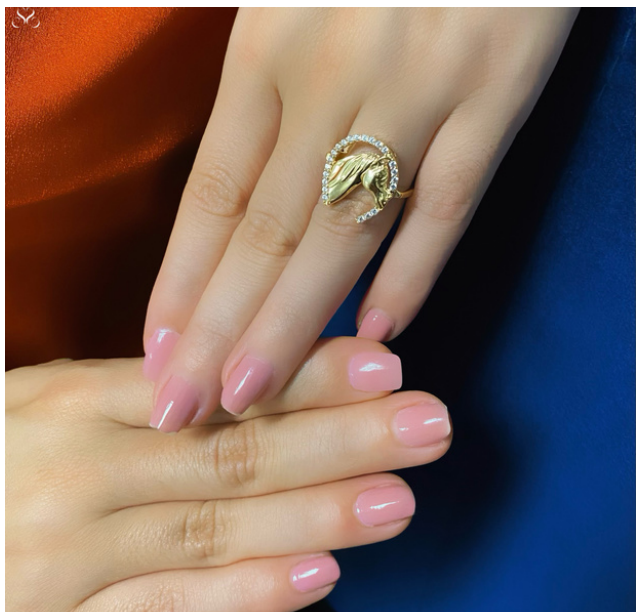

SOULMATE  
*By Sane Jewelry*

Fall Edition  
18K Gold

[www.soulmate-jewelry.com](http://www.soulmate-jewelry.com)  
[hello@soulmatejewelryus.com](mailto:hello@soulmatejewelryus.com)  
+1 (407) 684-6191 | +1 (407) 431-7188  
[@soulmate.jewelry](https://www.instagram.com/soulmate.jewelry)

  
SOULMATE  
*By Sane Jewelry*

  
SOULMATE  
*By Sane Jewelry*

  
SOULMATE  
*By Sane Jewelry*

  
SOULMATE  
*By Sane Jewelry*

  
SOULMATE  
*By Sane Jewelry*

SOULMATE  
*By Sane Jewelry*

Fall Edition  
18K Gold