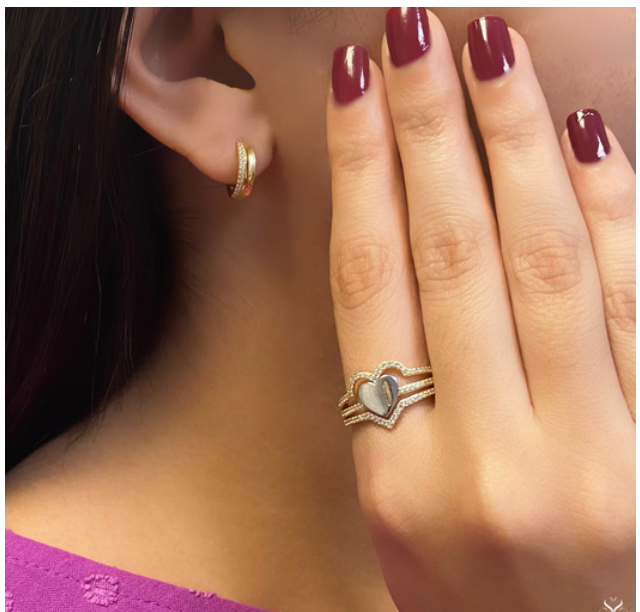

Mother's Day Edition
18K Gold

www.soulmate-jewelry.com
hello@soulmatejewelryus.com
+1 (407) 684-6191
[@soulmate.jewelry](https://www.instagram.com/soulmate.jewelry)

SOULMATE
By Sane Jewelry

SOULMATE
By Sane Jewelry

SOULMATE
By Sane Jewelry

SOULMATE
By Sane Jewelry

SOULMATE
By Sane Jewelry

Mother's Day Edition

18K Gold

www.soulmate-jewelry.com
hello@soulmatejewelryus.com
+1 (407) 684-6191
[@soulmate.jewelry](https://www.instagram.com/soulmate.jewelry)